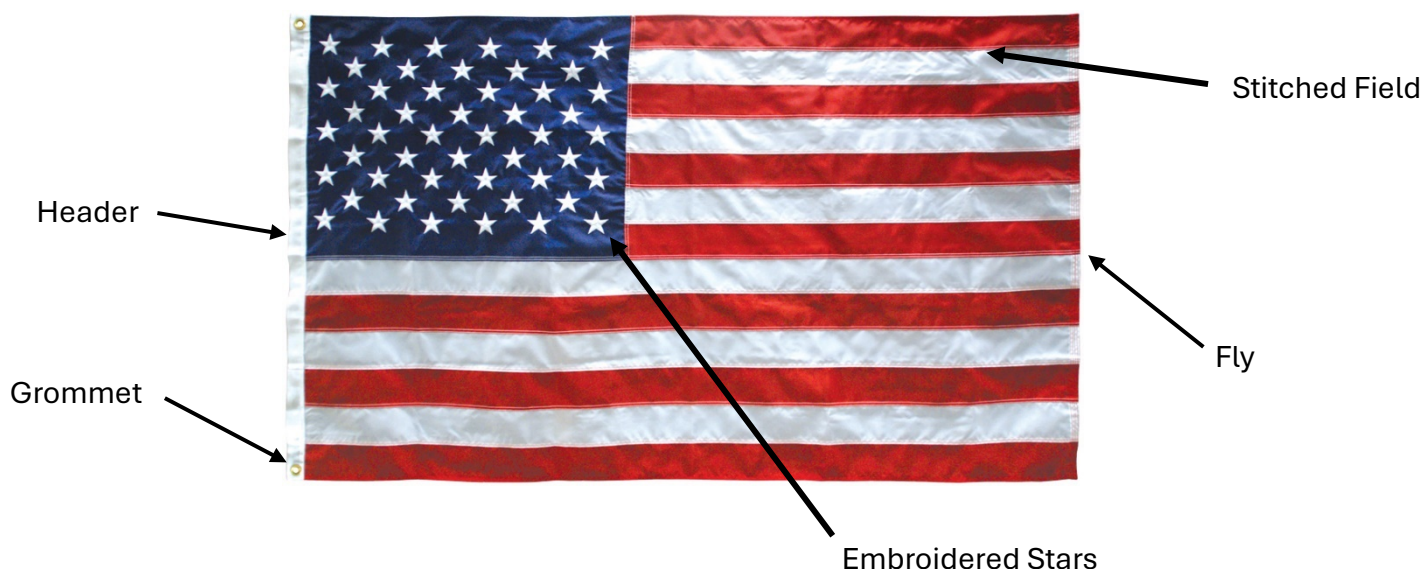

American Flag Nylon Specification

Key Features:

- **Construction:**

- Best nylon on the market, designed for durability and longevity.
- 200-denier fabric ensures excellent flyability in light breezes.
- White poly-cotton header
- Sewn stripes enhance the flag's durability and aesthetic appeal.
- Durable Lock Stitching extends the flag's life longer than printed or chain-stitched flags.
- Stars
 - Embroidered stars for flags UP TO 6' x 10'
 - Applied stars for flags 8' x 12' and ABOVE
- Header
 - Grommets for flags UP TO 6' x 10'
 - 12" x 18" flags have a #1 Flat Rimmed Grommet
 - 16" x 24" and larger flags have a #2 Rolled Rimmed with Tooth Washer
 - Rope Thimble for flags ABOVE 8' x 12'

#1 Flat Rimmed

#2 Rolled Rimmed
with Tooth Washer

8' x 12' to 15' x 25'

20' x 30' & larger

Job Name: _____

Part Number: _____

Date: _____

- **Performance:**
 - Flag lifts in 5-10 MPH winds.
 - Specifically designed for outdoor use, offering optimal performance in various weather conditions.
 - Typical life span ranges from 8-10 months before signs of tattering and fading appear.
- **Color Retention:**
 - The quick-drying nature of nylon fabric allows for longer color retention, maintaining vibrant colors over time.